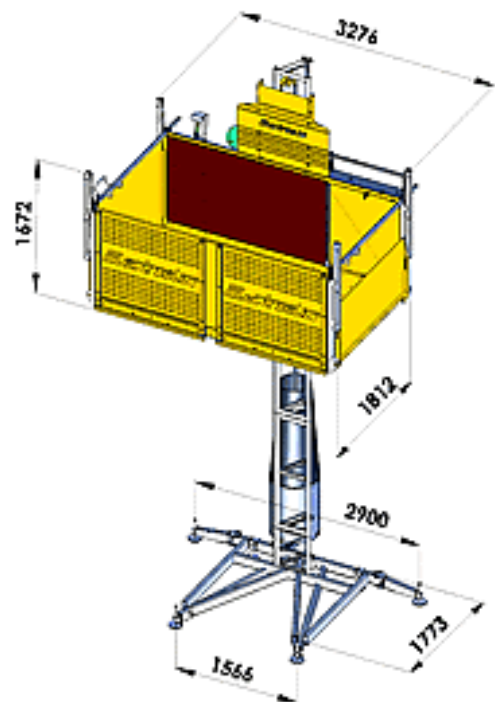

Transport platform EHPM 2500 / 10

EHPM 2500 / 10	1000 Kg
	+ 900 Kg
	+ 800 Kg
	+ 700 Kg
	+ 600 Kg
	+ 500 Kg

Technical Data EHPM 2500 / 10	
Max pay-load capacity	1000 kg
Lifting speed	12 m / min
Max tied height	120 m
Platform dimensions	3133 x 1765 mm
Input power range	380 / 415 V, 50 / 60 Hz, 3 Ph
Protection switch	16 A
Power of the motors	2 x 3 kW
Starting current	110 A
Minimum line power required (suggested)	10 kW