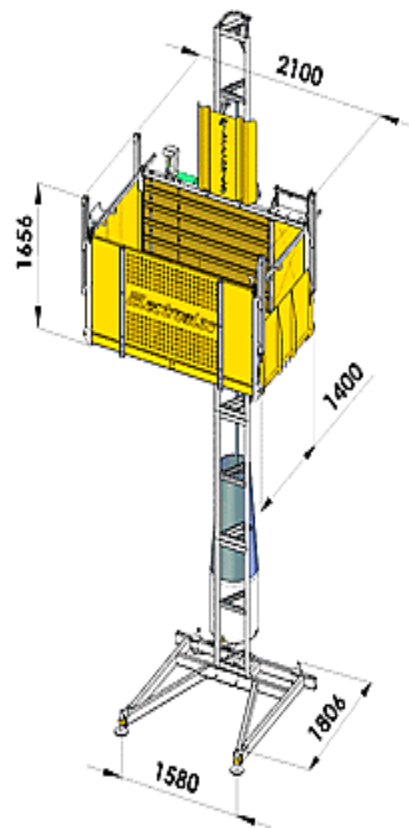

Transport platform

EHPM 900

EHPM 900		900 Kg
	+ 800 Kg	
	+ 700 Kg	
	+ 600 Kg	
	+ 500 Kg	
	+ 400 Kg	

Technical Data - EHPM 900	
Max pay-load capacity	900 kg
Lifting speed	12 m / min
Max tied height	120 m
Platform dimensions	1960 x 1311 mm
Input power range	380 / 415 V, 50 / 60 Hz, 3 Ph
Protection switch	16 A
Power of the motors	1 x 4 kW
Starting current	66 A
Minimum line power required (suggested)	6 kW