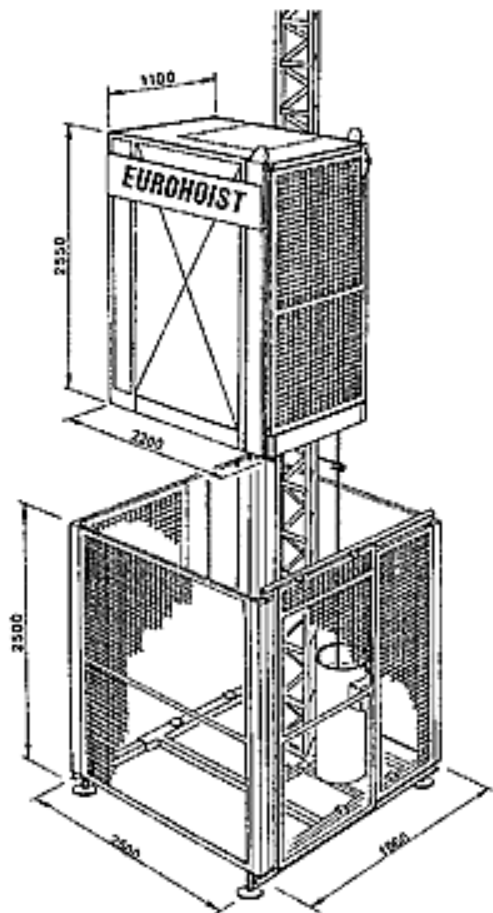

Passenger Hoist

EHP 400

Technical Data EHP 400	
Capacity	400 Kg or 5 persons
Erection load	400 Kg
Speed 50/60 Hz	25/30 m / min
Max lifting height	120 m
Cabin internal dimensions Width x Length	1,1 x 2,2 m
Door opening	0,98 x 2 m
Power supply range	380/400 V, 50/60 Hz, 3 Ph
Power supply fuses	16 A
Rated power cont. duty	1 x 4 kW
Rated power 15% int. duty	1 x 6 kW
Starting current	66 A
Minimum line power required	6 kW