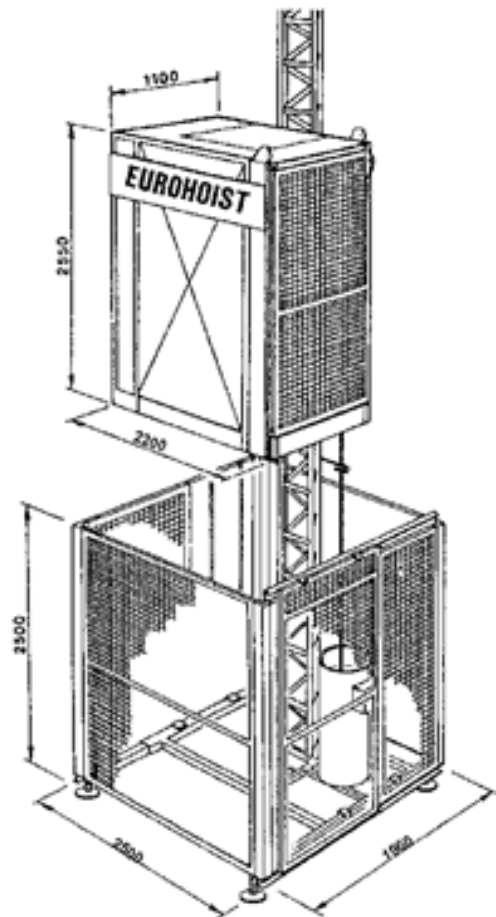

## Passenger Hoist

### EHP 800

Technical Data - EHP 800	
Capacity	800 Kg or 7 persons
Erection load	400 Kg
Speed 50/60 Hz	25 / 30 m / min
Max lifting height	120 m
Internal cabin dimensions Width x Length	1,1 x 2,2 m
Door opening	0,98 x 2 m
Power supply range	380/400 V, 50/60 Hz, 3 Ph
Power supply fuses	32 A
Rated power cont. duty	2 x 4 kW
Rated power 15% int. duty	2 x 6 kW
Starting current	130 A
Minimum line power required	12 kW